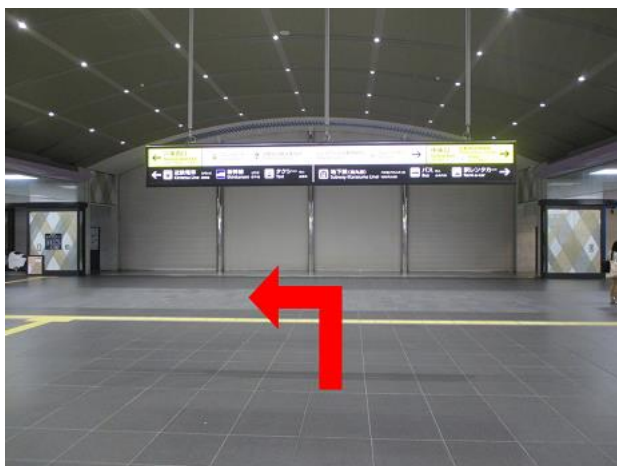

【From JR Local train (incl. Haruka exp.)】

Exit the JR West Exit (2nd floor) ticket gate and turn left.

Proceed through the north-south free passage and take the escalator down (mid-2nd floor).

After going down the escalator, turn right at the corner of the bakery.

Please take the escalator next to the Kintetsu ticket gate to the 1st floor.

Get off the escalator and turn right.

The hotel entrance is in front of you.