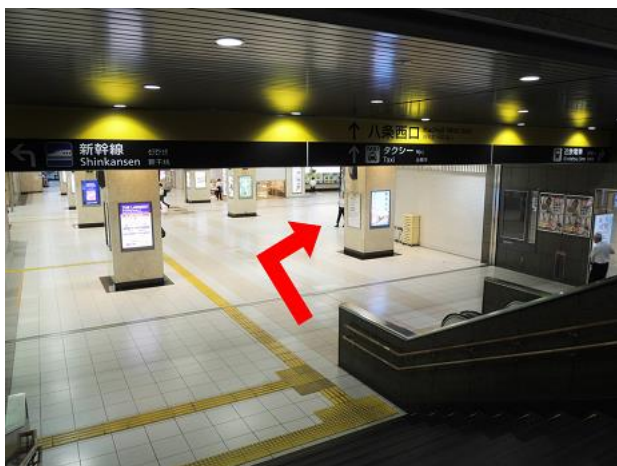

【From JR Local train (incl. Haruka exp.)】

Exit the JR West Exit (2nd floor) ticket gate and turn left.

Proceed through the north-south free passage and take the escalator down (mid-2nd floor).

After going down the escalator, turn right at the corner of the bakery.

Please take the escalator next to the Kintetsu ticket gate to the 1st floor.

Get off the escalator and turn right.

The hotel entrance is in front of you.